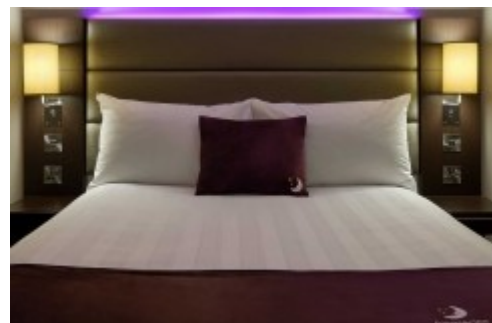

### Room details

Matthew Bott

Bigger Room as single, non-smoking

1 adult

**Room total: £301.00**

### Our best ever bed

Our luxury Hypnos beds are in every Premier Inn hotel, so you can look forward to a great night's sleep – wherever you're staying.

[Find out more](#)